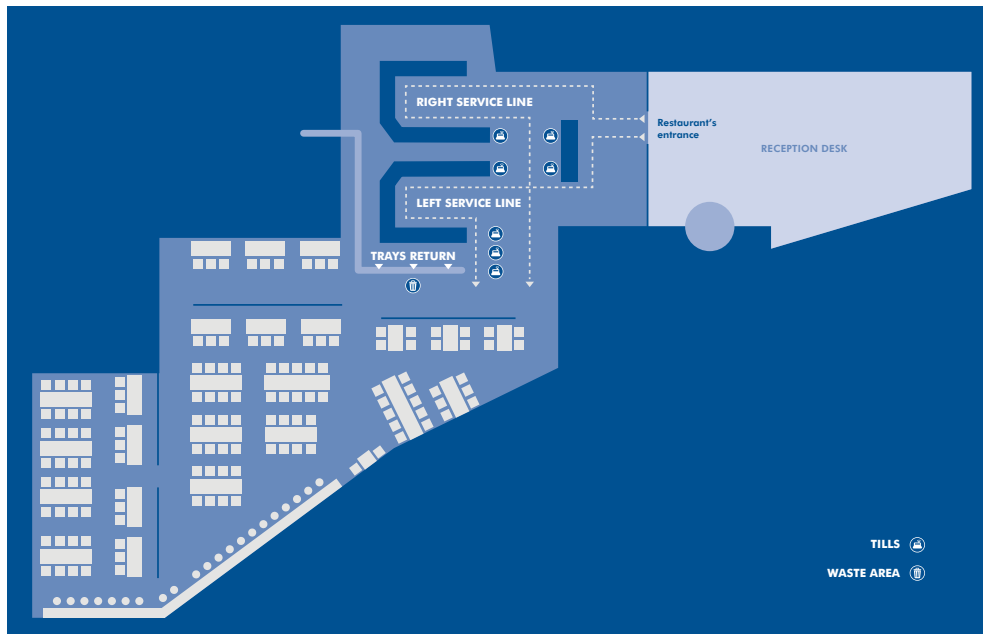

(13) łubin | lupine

(14) mięczaki | molluscs

Naklejki do kuchni/stołówki

Mapa stołówek

**RETURN THE
MILK TO
THE FRIDGE**
after each use!

**DISHWASHER
IS TURNED ON**

**PLEASE DO
NOT OPEN**

BOX WITH SLICED FRESH LEMON